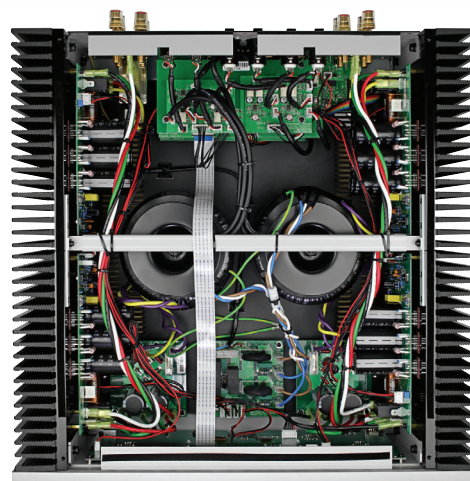

M8xi

... an amplifier that performs superbly.

- ... the **sound stage** stays **rock steady** even at high volume.
- ... a **very high power** all-analogue amplifier.
- ... the M8xi is very **strongly built** and **superbly finished**.
- ... **speed and control** (aka pace and timing), great insight and sense of restrained power that came from **forceful dynamics**.
- ... vocals were **sparklingly fresh** and **clean** centre stage: it was all eye popping and there was an underlying **sense of power**...
- ... **Enormously tight and controlled**, yet with **powerful punch** when delivering drums.